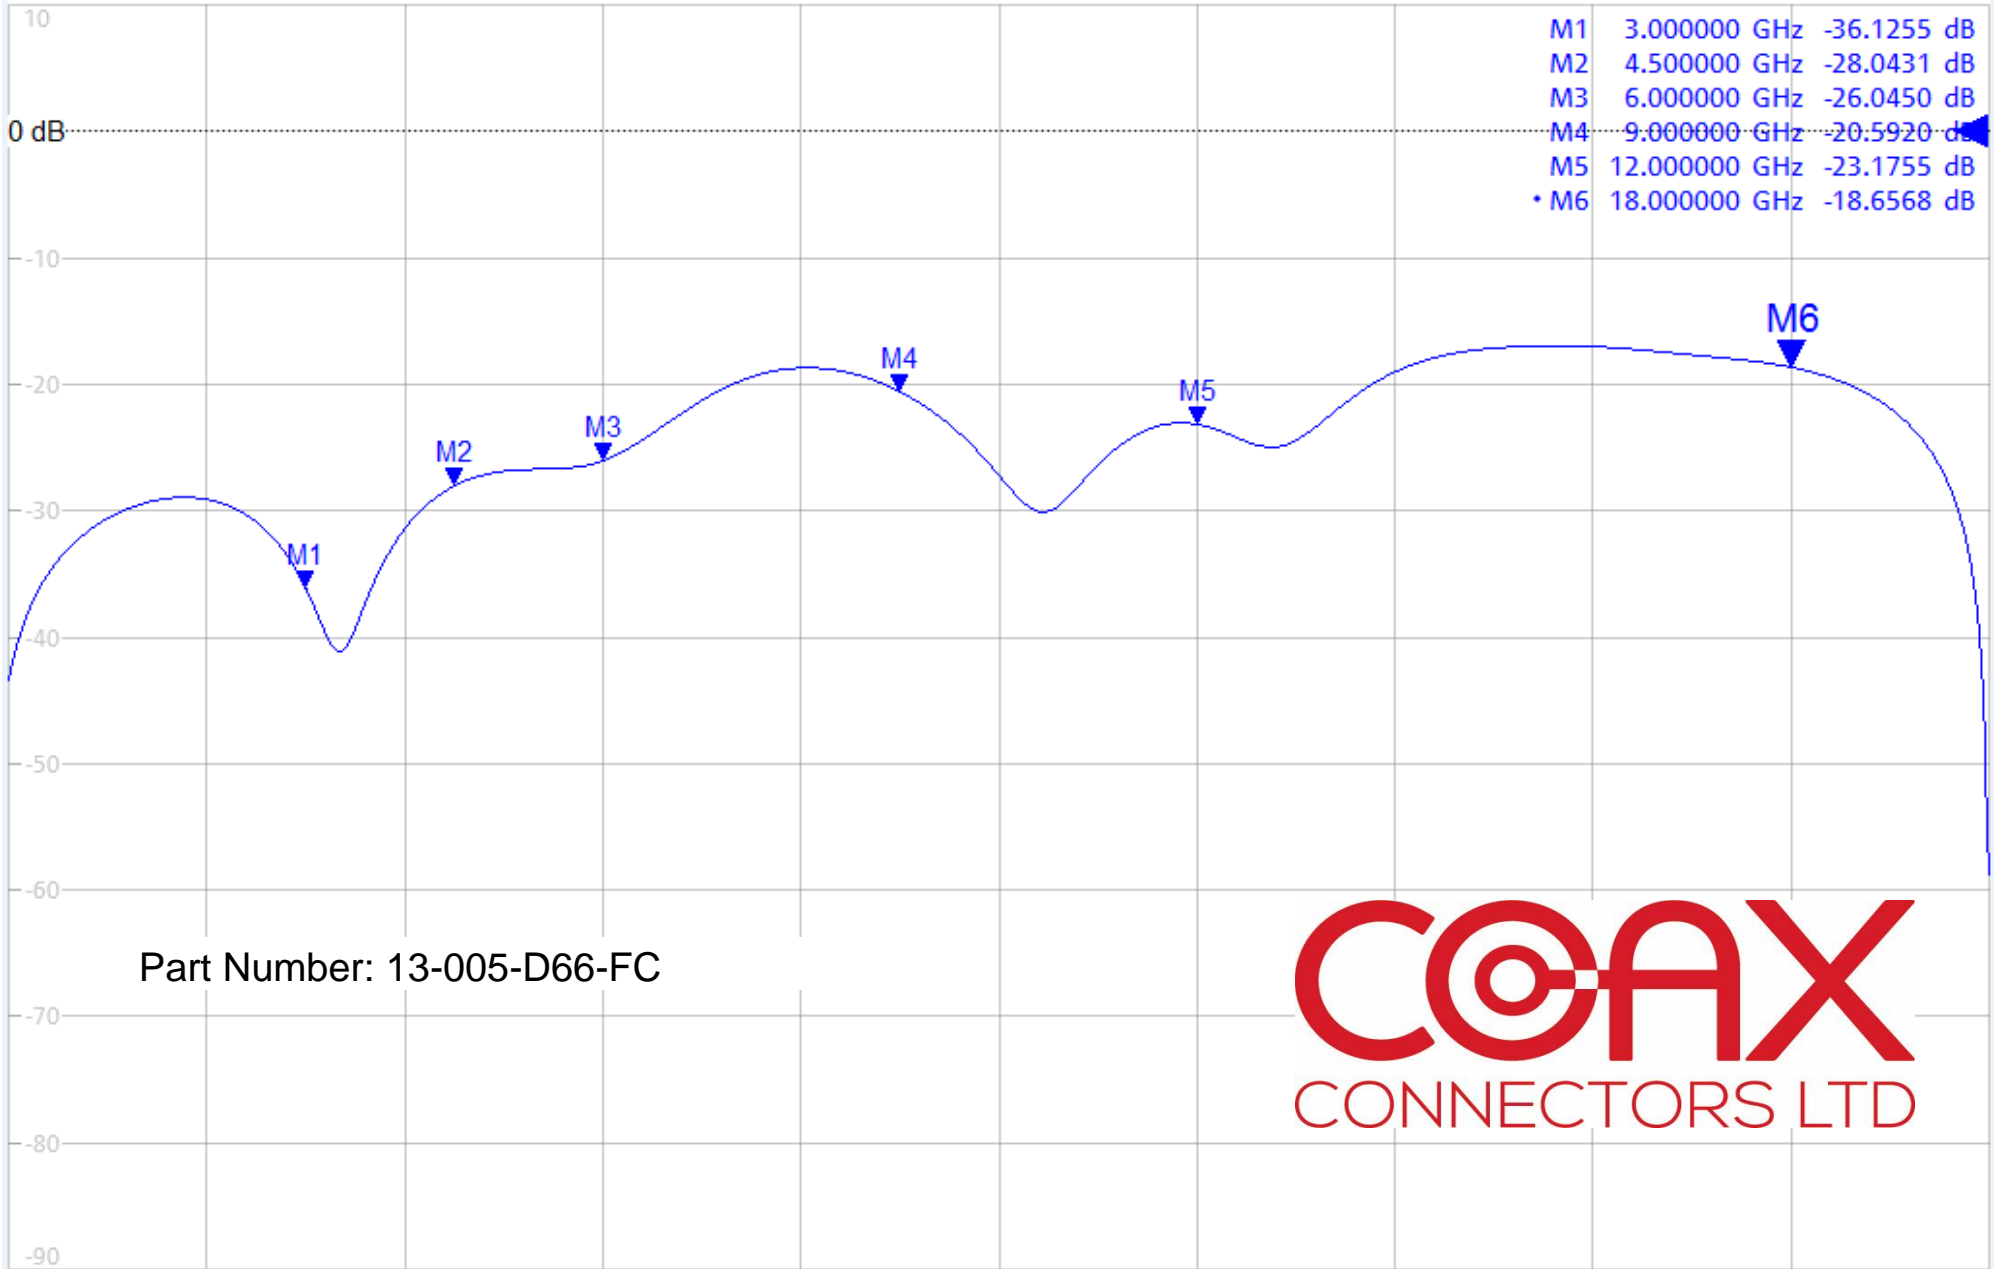

Trc1 — S11 dB Mag 10 dB/ Ref 0 dB Cal Gat

1

Part Number: 13-005-D66-FC

Ch1 Start 100 kHz

Pwr 0 dBm Bw 1 kHz

Stop 20 GHz