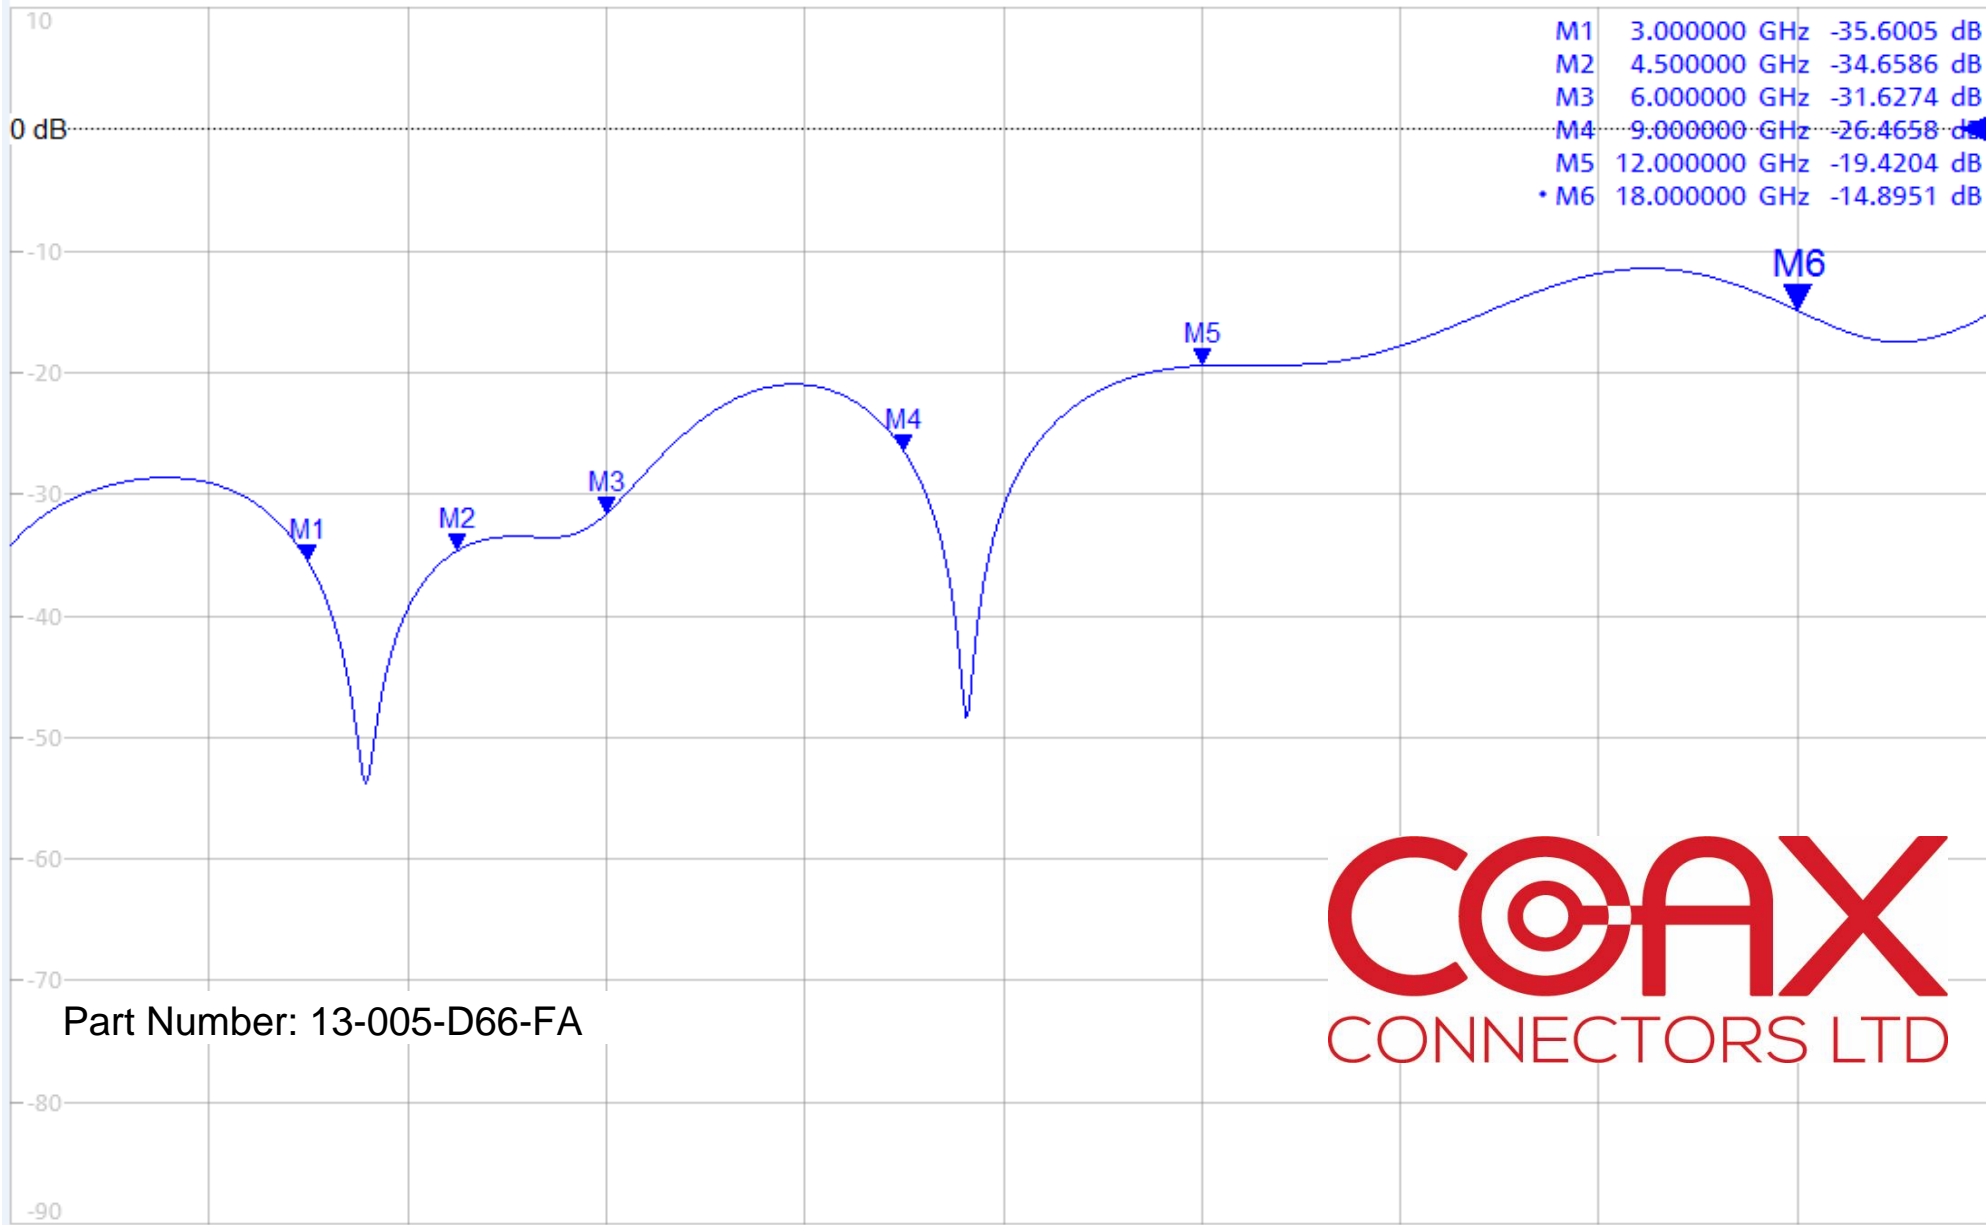

Trc1 — S11 dB Mag 10 dB/ Ref 0 dB Cal Gat

Part Number: 13-005-D66-FA