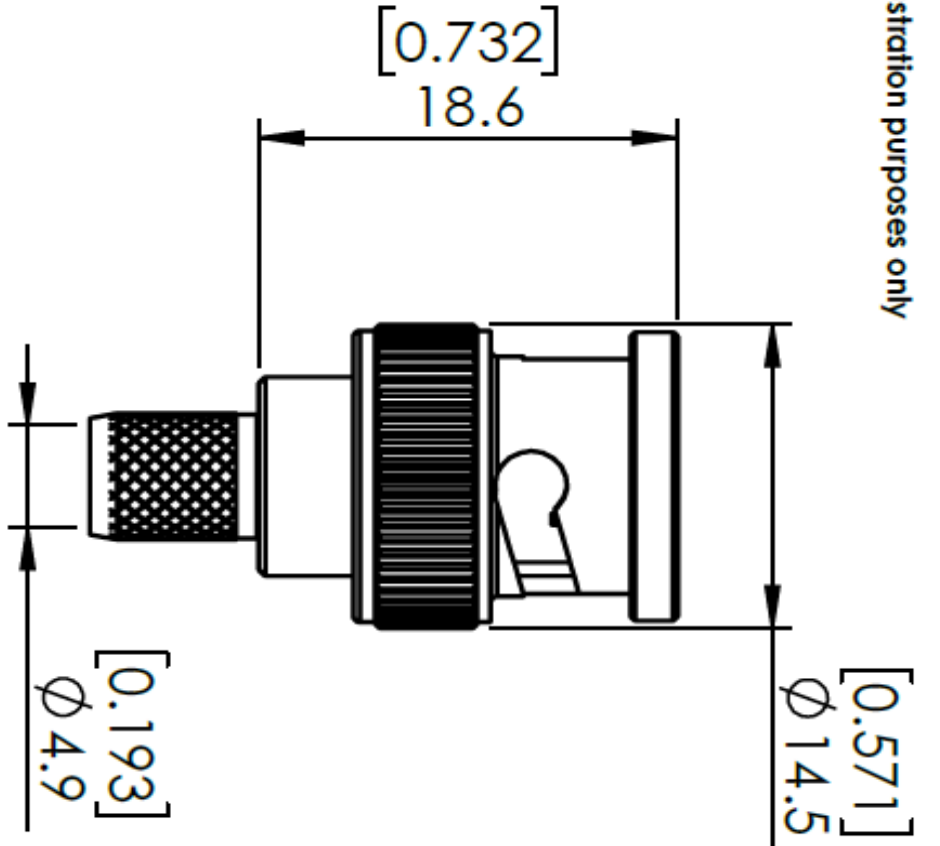

Images for illustration purposes only

images for illustration purposes only

Part Number: 10-005-B36-FCI

COAX
CONNECTORS LTD