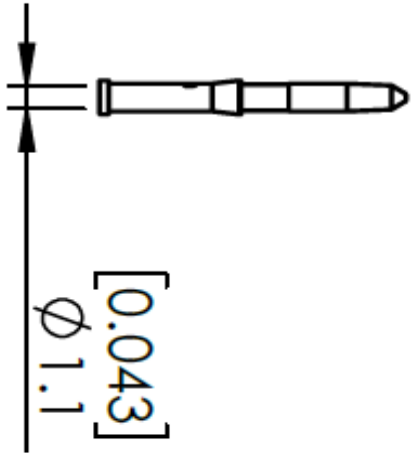

Images for illustration purposes only

images for illustration purposes only

Part Number: 10-005-B36-FCI

COAX
CONNECTORS LTD