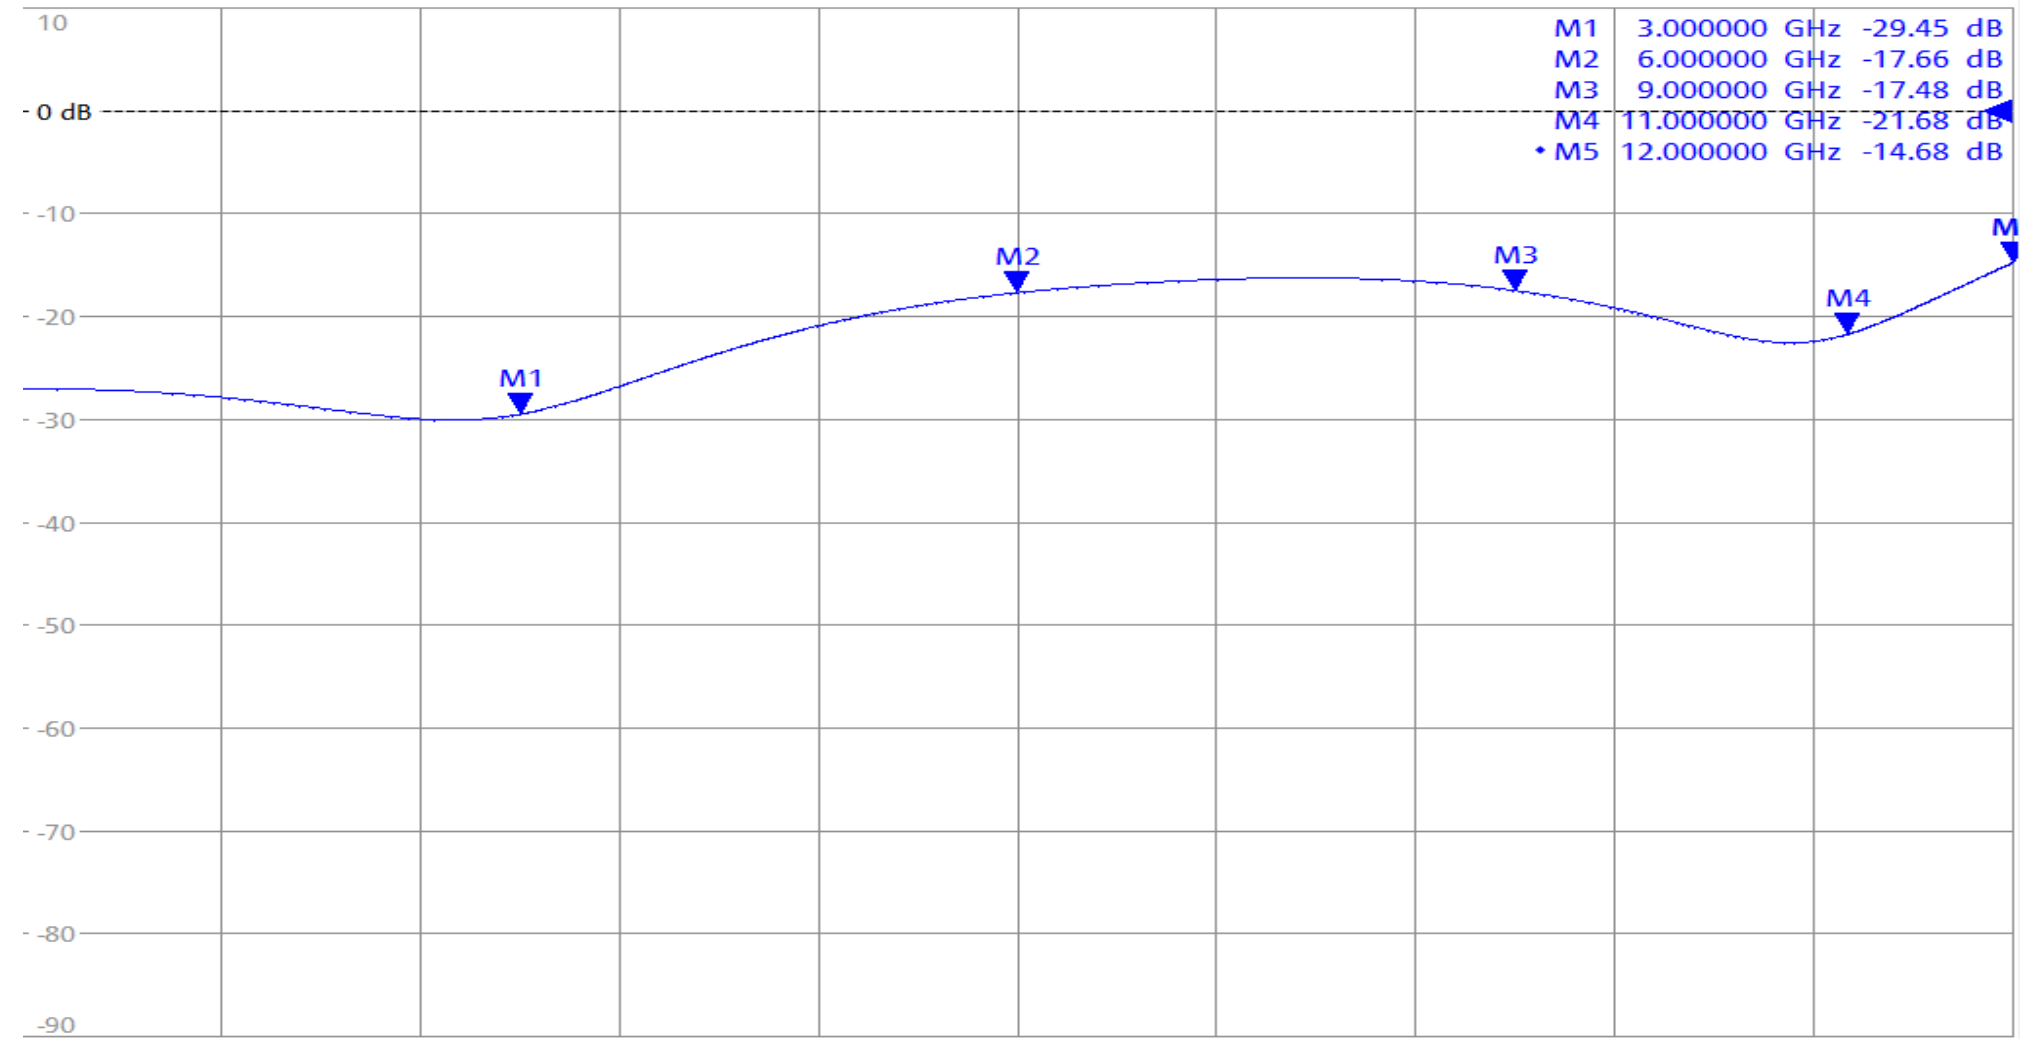

Trc1 S11 dB Mag 10 dB/ Ref 0 dB Cal Gat

1

Part Number : 25-520-1-B3

images for illustration purposes only