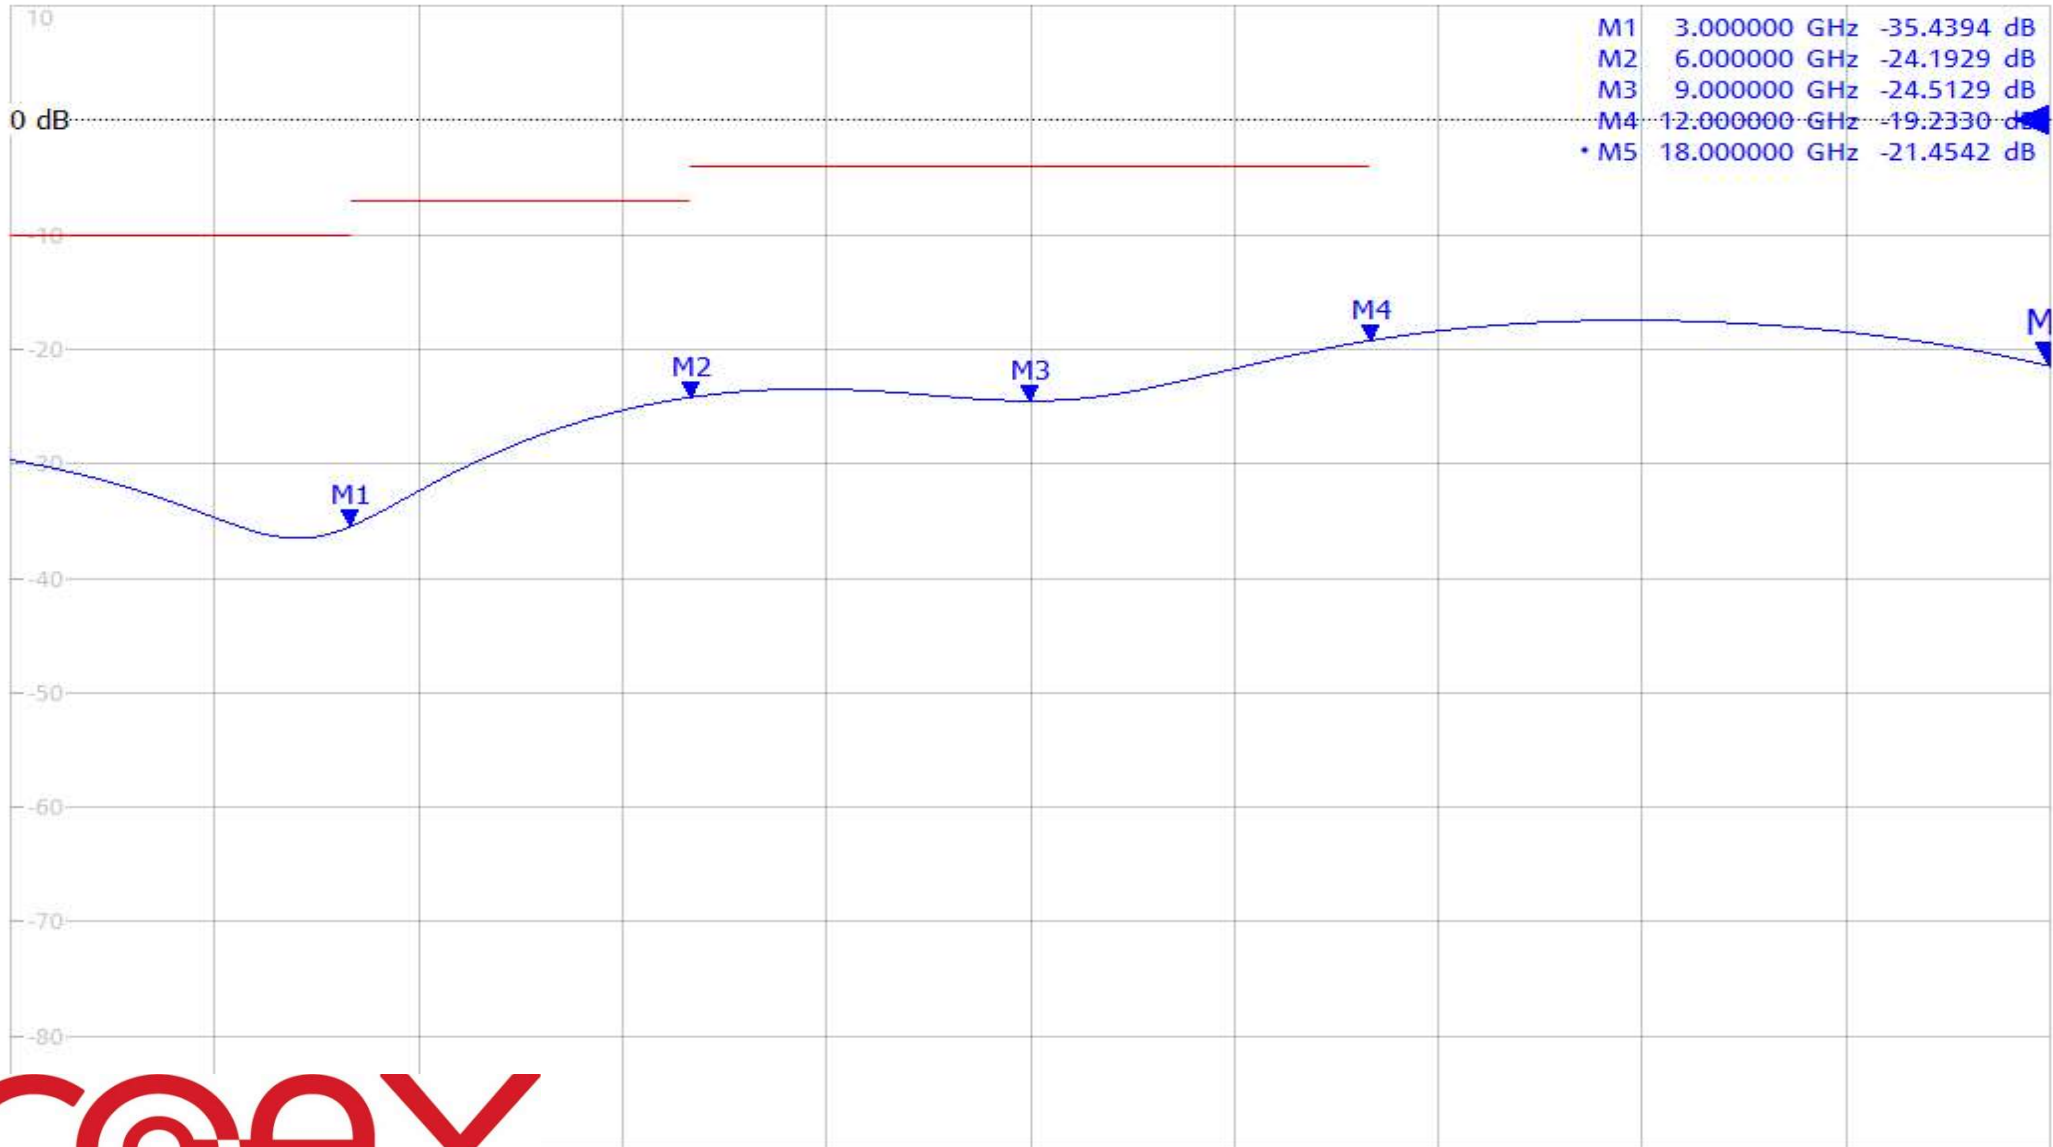

Trc1 — S11 dB Mag 10 dB/ Ref 0 dB Cal Gat

Pwr 0 dBm Bw 1 kHz

Stop 18 GHz

COAX
CONNECTORS LTD
Part Number: 67-005-B66-EF1

images for illustration purposes only