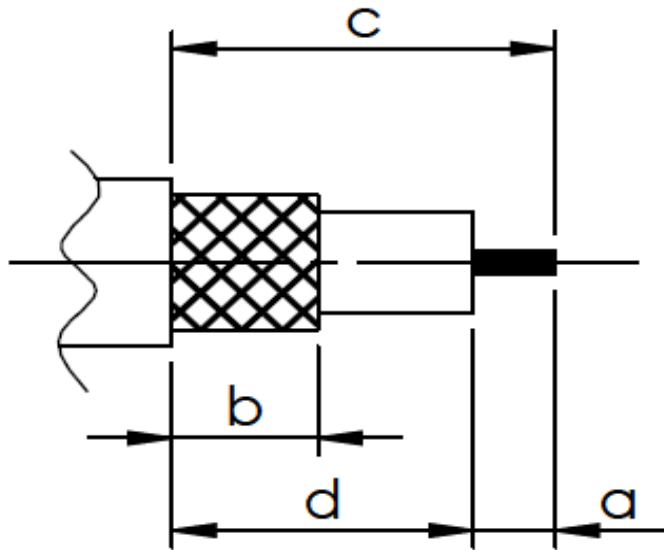

Stripping Dimensions

- a = 3.5 mm
- * b = 8.0 mm
- c = 15.0 mm
- d = 11.5 mm

* STRIP FOIL
SCREEN TO
DIM "b"